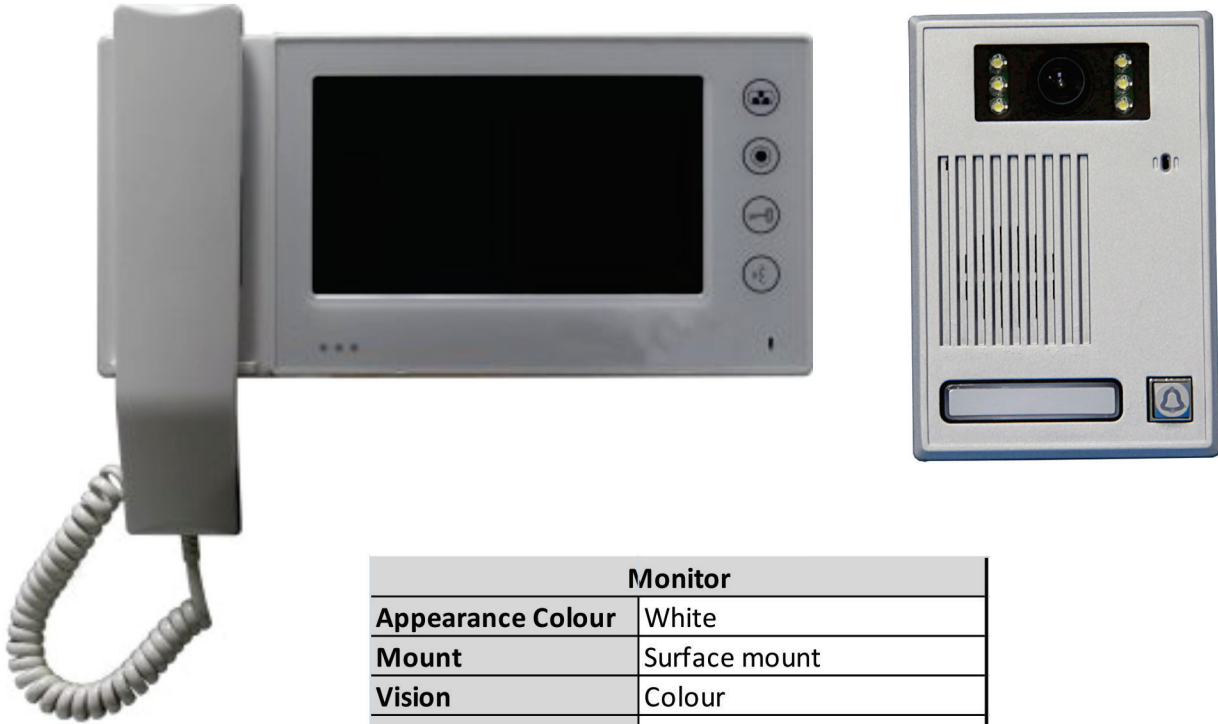

COLOUR VIDEO INTERCOM SYSTEM WITH MEMORY INT270W-35

Monitor	
Appearance Colour	White
Mount	Surface mount
Vision	Colour
Door Release	Yes
Hands-free	Yes
Melodies	12 Melodies
Display	7inch TFT
Voltage	15V+-10%
Temperature	-10--60
Working	570-650mA
Stand by	10-20mA
Dimension	280x210x43mm
Resolution	1440(W)x234(H) (TFT)
Camera	
Mount	Surface mount
Vision	Colour
Waterproof	IP65
Material	Aluminum alloy
Anti Vandal	Yes
Voltage	DC+15V, 800mA--15V
Temperature	-10--55
Camera	1/3inch CCD
Resolution	420TVL
Working	650mA
Stand by	120mA
Illumination	0.05 Lux