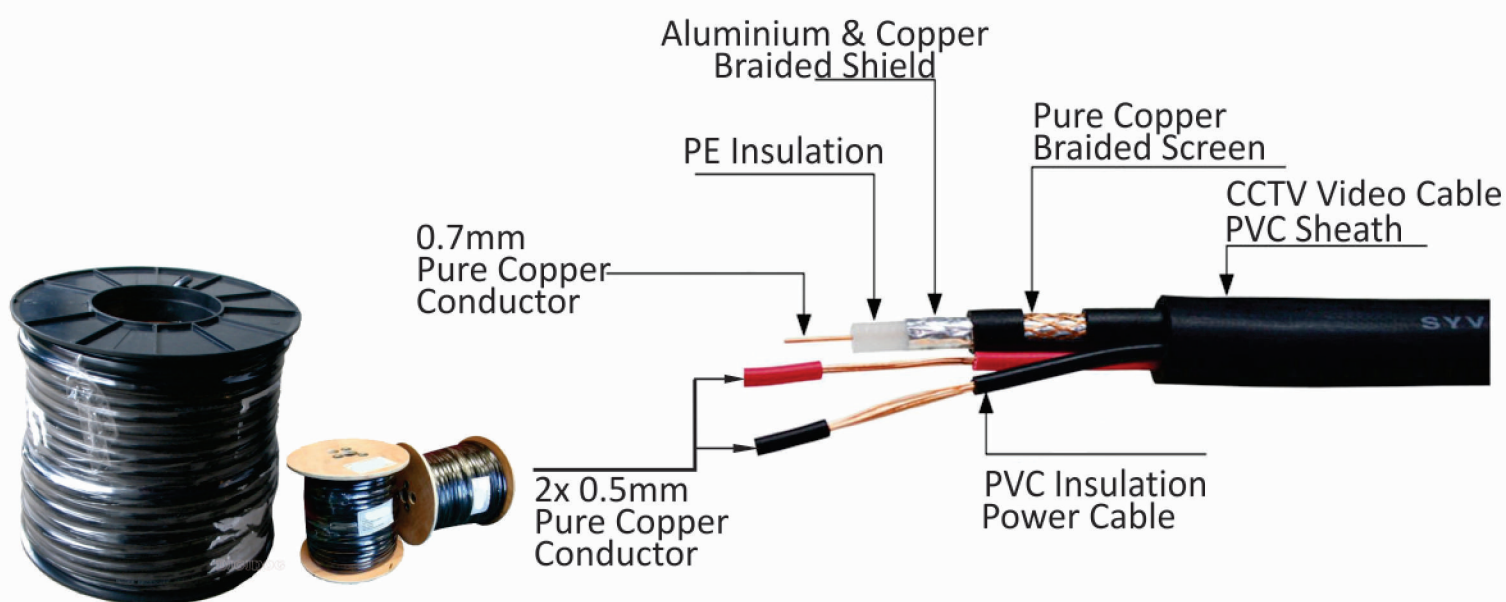

PURE COPPER

RG59 COMPOSITE CABLE Video & DC

Specifications		
Video	Conductor	1 Core/0.7mm
	Materials	Pure Copper
	Braided Shield	64 Net
	Insulation	Green PE
Power	Conductor	2 x 0.5mm
	Materials	Pure Copper
	Braided Shield	Aluminum & Copper
	Sheath	Green PVC
	Working Environmental	Temp <= 70 degrees, Current <1A, Voltage:12/24V, Outdoor
	Packing	100 metres